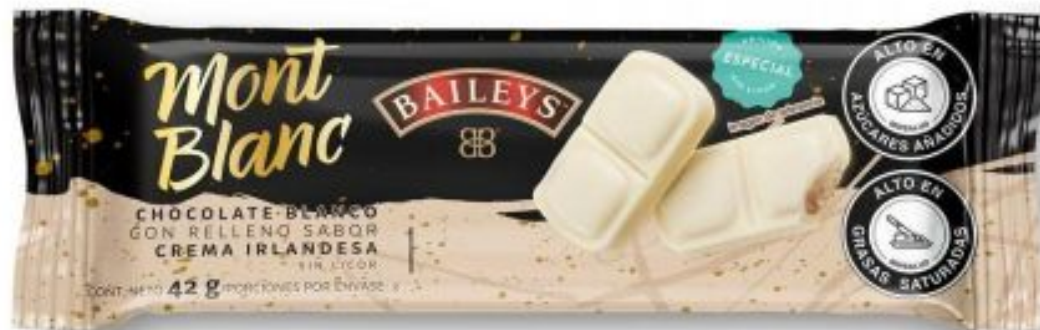

1056484 x 42g